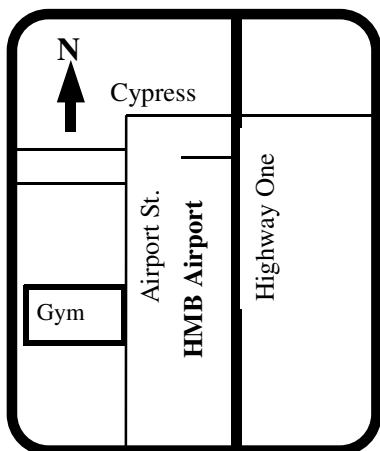

**Gymtowne Gymnastics,
South San Francisco**
389 Oyster Point Blvd, Ste 5
South San Francisco, CA 94080
From Hwy 101 Take Oyster Point
Blvd Exit
Left on Dubuque, Right on Oyster
Point Blvd.
At the end of Oyster Point Blvd.
make a left.
Gymtowne is in Suite 5.

Twisters Gymnastics
2639 Terminal Blvd ~ Mountain View, CA
94043
Phone (650) 967-5581 Fax (650) 967-7149
**Off Highway 101 where San Antonio Road
dead ends at the bay**

**Gymtowne Gymnastics,
Moss Beach**
From Highway One just North of the Half
Moon Bay Airport go west on Cypress.
Turn left onto Airport Street. We are located
in the first commercial building you come to
in the last unit from the street on the north
side (near side) of the building. You can
also get there through Princeton if you know
the area.