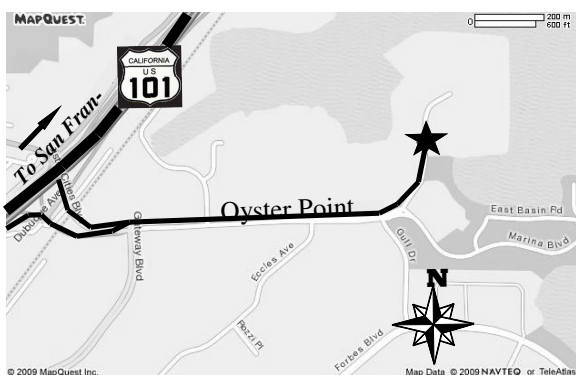

BURLINGAME HIGH SCHOOL

2010 GYMNASTICS SCHEDULE

Day	Date	Type of Meet	League	Schools	Location	Time
TBA	TBA	Varsity & JV		Intrasquad	@ Gymtowne SSF	4:00 PM
Wednesday	March 31	Varsity & JV	North	St Francis vs Mercy vs Burlingame	@ Gymtowne SSF	6:00 PM
Thursday	April 15	Varsity & JV *	North	Lowell vs Half Moon Bay vs Mercy vs Burlingame	@ Gymtowne SSF	6:00 PM
Friday	April 23	Varsity & JV	North	Tracy vs West vs Kimball vs Mercy vs Burlingame vs Half Moon Bay	@ Gymtowne MB	6:00 PM
Monday	April 26	Varsity & JV	Both	Mercy vs Burlingame vs Gunn	@ Twisters	6:15 PM
Friday	May 7	FINALS JV	North	All North Schools	@ Gymtowne SSF	6:00 PM
Wednesday	May 12	FINALS Varsity	North	All North Schools	@ Gymtowne SSF	TBA
Thursday	May 20	CCS	Both	All	@ Gymtowne SSF	TBA

**Gymtowne Gymnastics,
South San Francisco**
389 Oyster Point Blvd, Ste 5
South San Francisco, CA 94080
From Hwy 101 Take Oyster Point
Blvd Exit
Left on Dubuque, Right on Oyster
Point Blvd.
At the end of Oyster Point Blvd.
make a left.
Gymtowne is in Suite 5.

Twisters Gymnastics
2639 Terminal Blvd ~ Mountain View, CA
94043
Phone (650) 967-5581 Fax (650) 967-7149
**Off Highway 101 where San Antonio Road
dead ends at the bay**

**Gymtowne Gymnastics,
Moss Beach**
From Highway One just North of the Half
Moon Bay Airport go west on Cypress.
Turn left onto Airport Street. We are located
in the first commercial building you come to
in the last unit from the street on the north
side (near side) of the building. You can
also get there through Princeton if you know
the area.